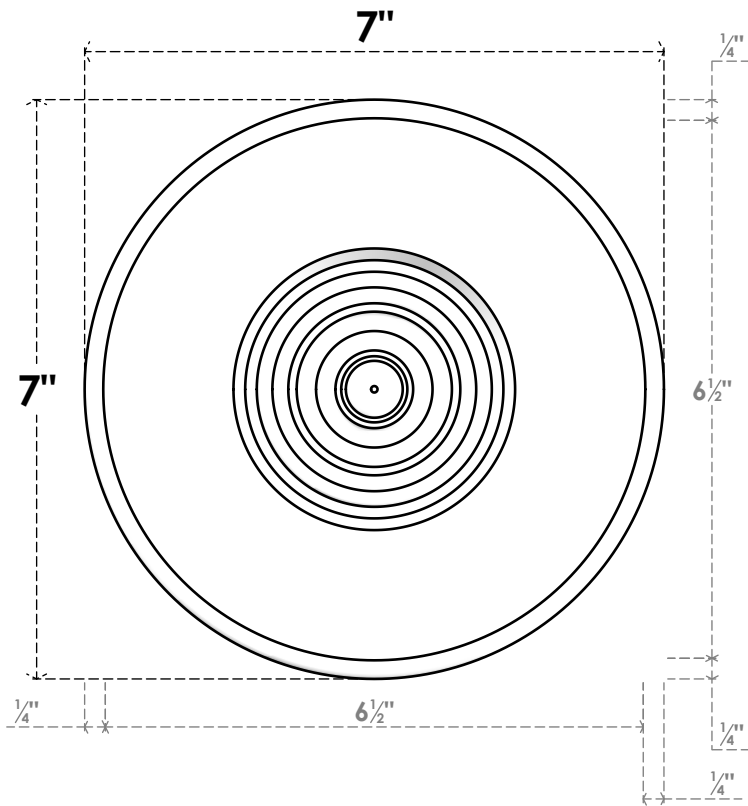

ROSP070X070X050GRY04

7"W X 7"H X 1/2"P STANDARD GRAYSON BULLSEYE ROSETTE WITH ROUNDED EDGE, ARCHITECTURAL GRADE PVC

FRONT

SIDE

EKENA MILLWORK
2300 WEST MAIN ST.
CLARKSVILLE, TX 75426
TOLL FREE: 866-607-0453
WWW.EKENAMILLWORK.COM