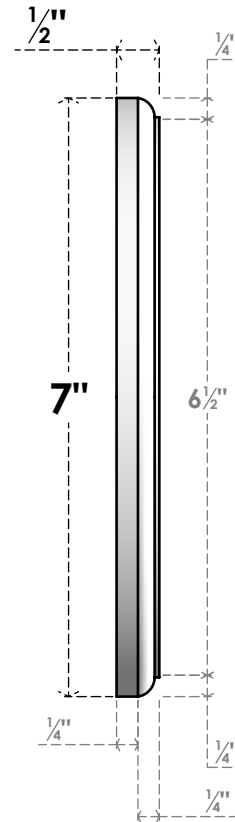

ROSP070X070X050GRY04

7"W X 7"H X 1/2"P STANDARD GRAYSON BULLSEYE ROSETTE WITH ROUNDED EDGE, ARCHITECTURAL GRADE PVC

FRONT

SIDE

EKENA MILLWORK
2300 WEST MAIN ST.
CLARKSVILLE, TX 75426
TOLL FREE: 866-607-0453
WWW.EKENAMILLWORK.COM

NOTES

1. INSTALLATION TO BE COMPLETED IN ACCORDANCE WITH MANUFACTURER'S SPECIFICATIONS.
2. DRAWING MAY NOT BE TO SCALE
3. THIS DRAWING IS INTENDED FOR DESIGN AND PLANNING PURPOSES ONLY.
4. ALL INFORMATION CONTAINED HEREIN WAS CURRENT AT THE TIME OF DEVELOPMENT BUT MUST BE REVIEWED AND APPROVED BY THE PRODUCT MANUFACTURER TO BE CONSIDERED ACCURATE.
5. ARCHITECTURAL GRADE PVC PRODUCTS ARE MADE FROM EXPANDED CELLULAR PVC AND COME NATURALLY WHITE BUT MAY BE PAINTED